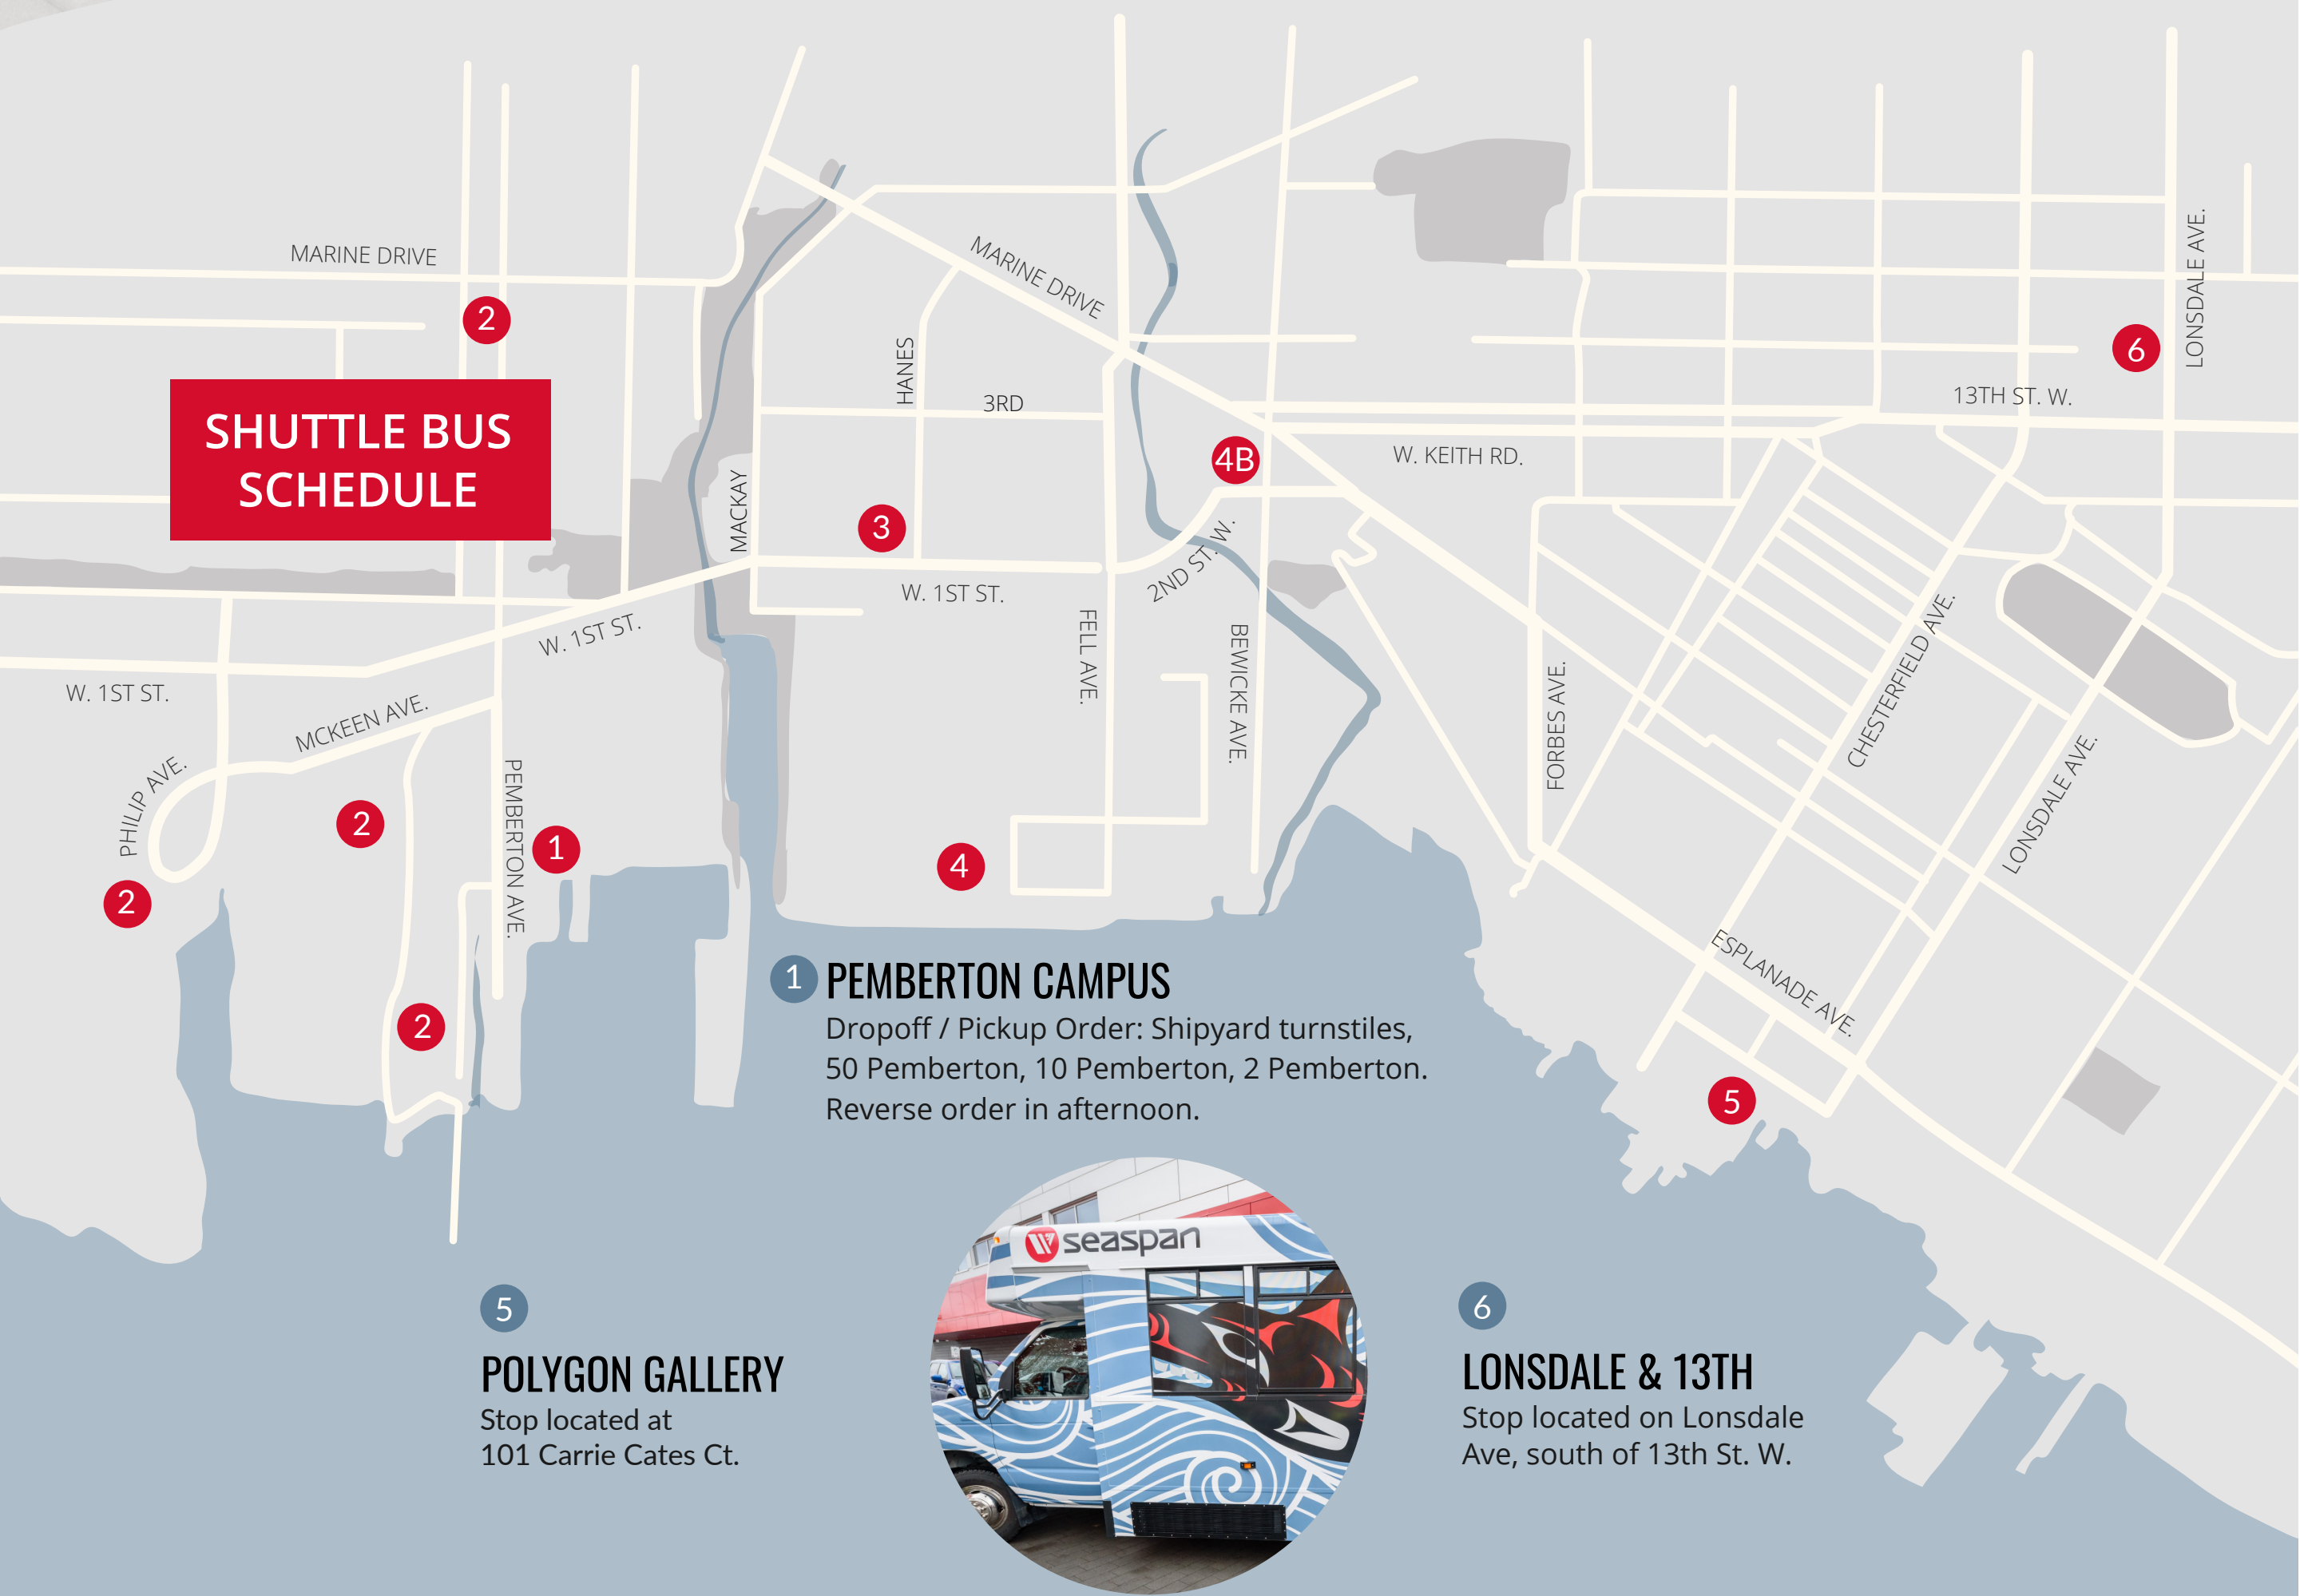

SHUTTLE BUS SCHEDULE

1 PEMBERTON CAMPUS
Dropoff / Pickup Order: Shipyard turnstiles, 50 Pemberton, 10 Pemberton, 2 Pemberton.
Reverse order in afternoon.

5 POLYGON GALLERY
Stop located at 101 Carrie Cates Ct.