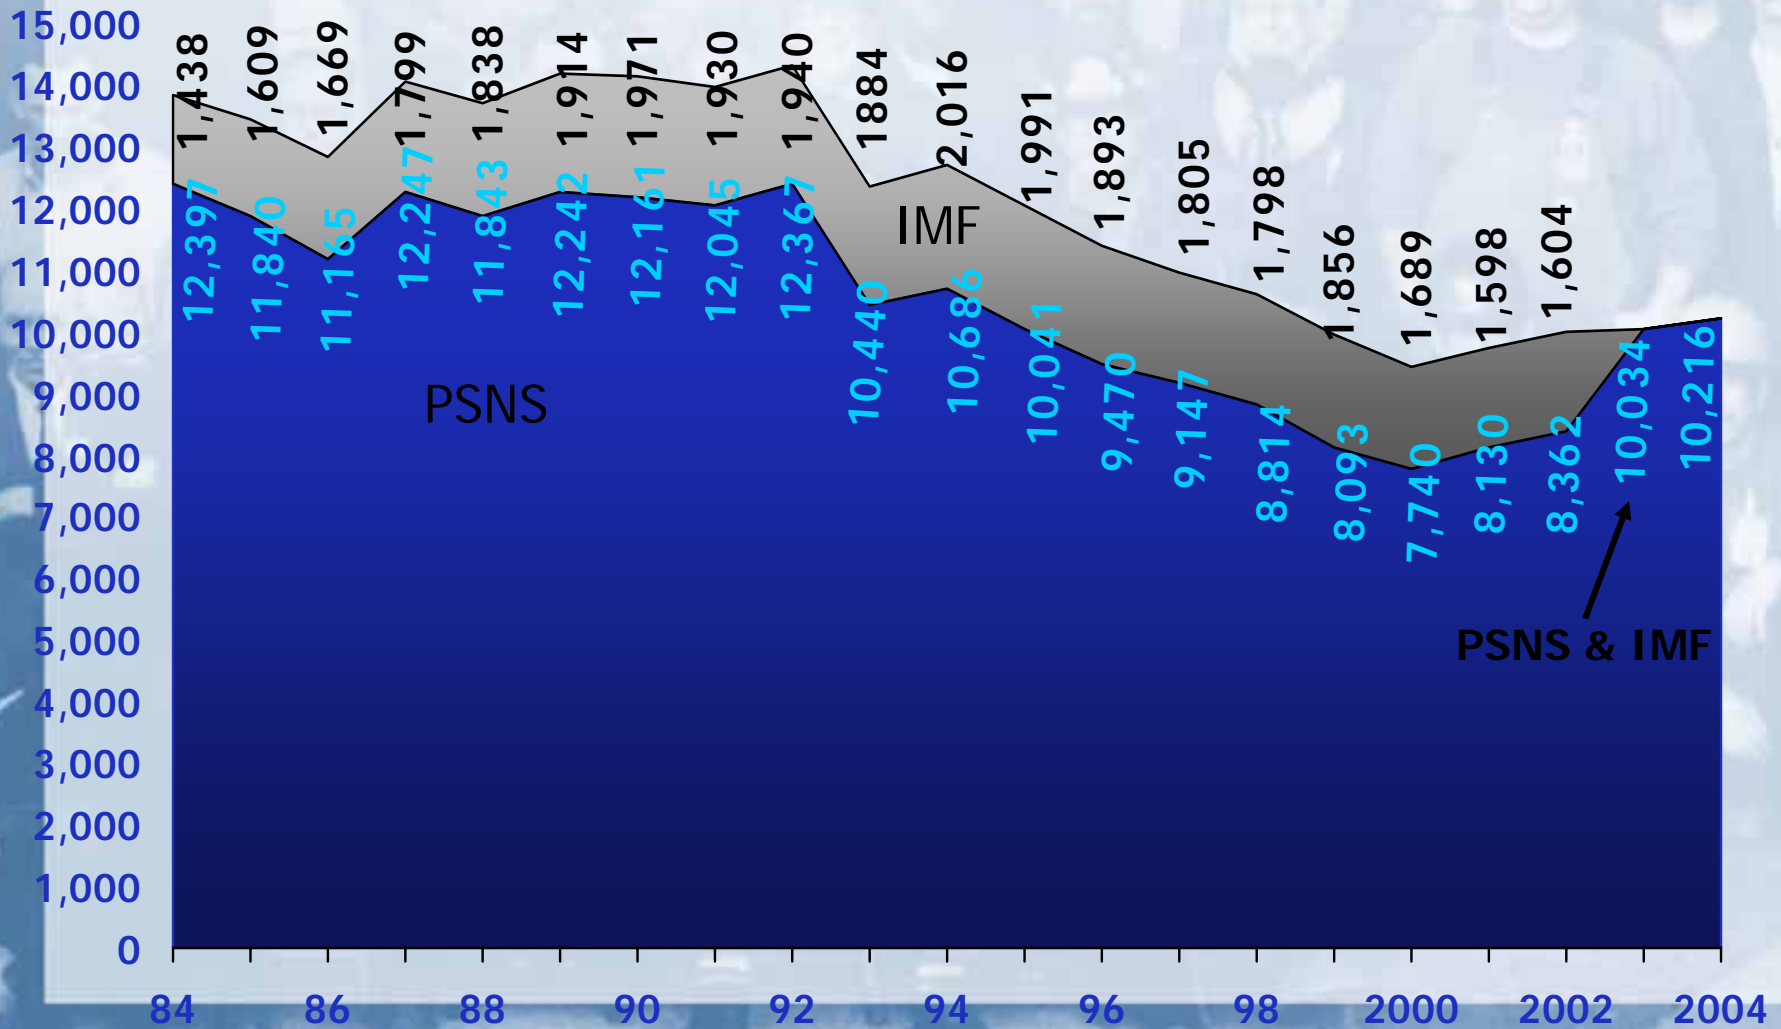

Puget Sound Naval Shipyard and Intermediate Maintenance Facility

Average Annual Employment

PSNS & IMF

Civilian Population

Age of workforce as of 8/8/05