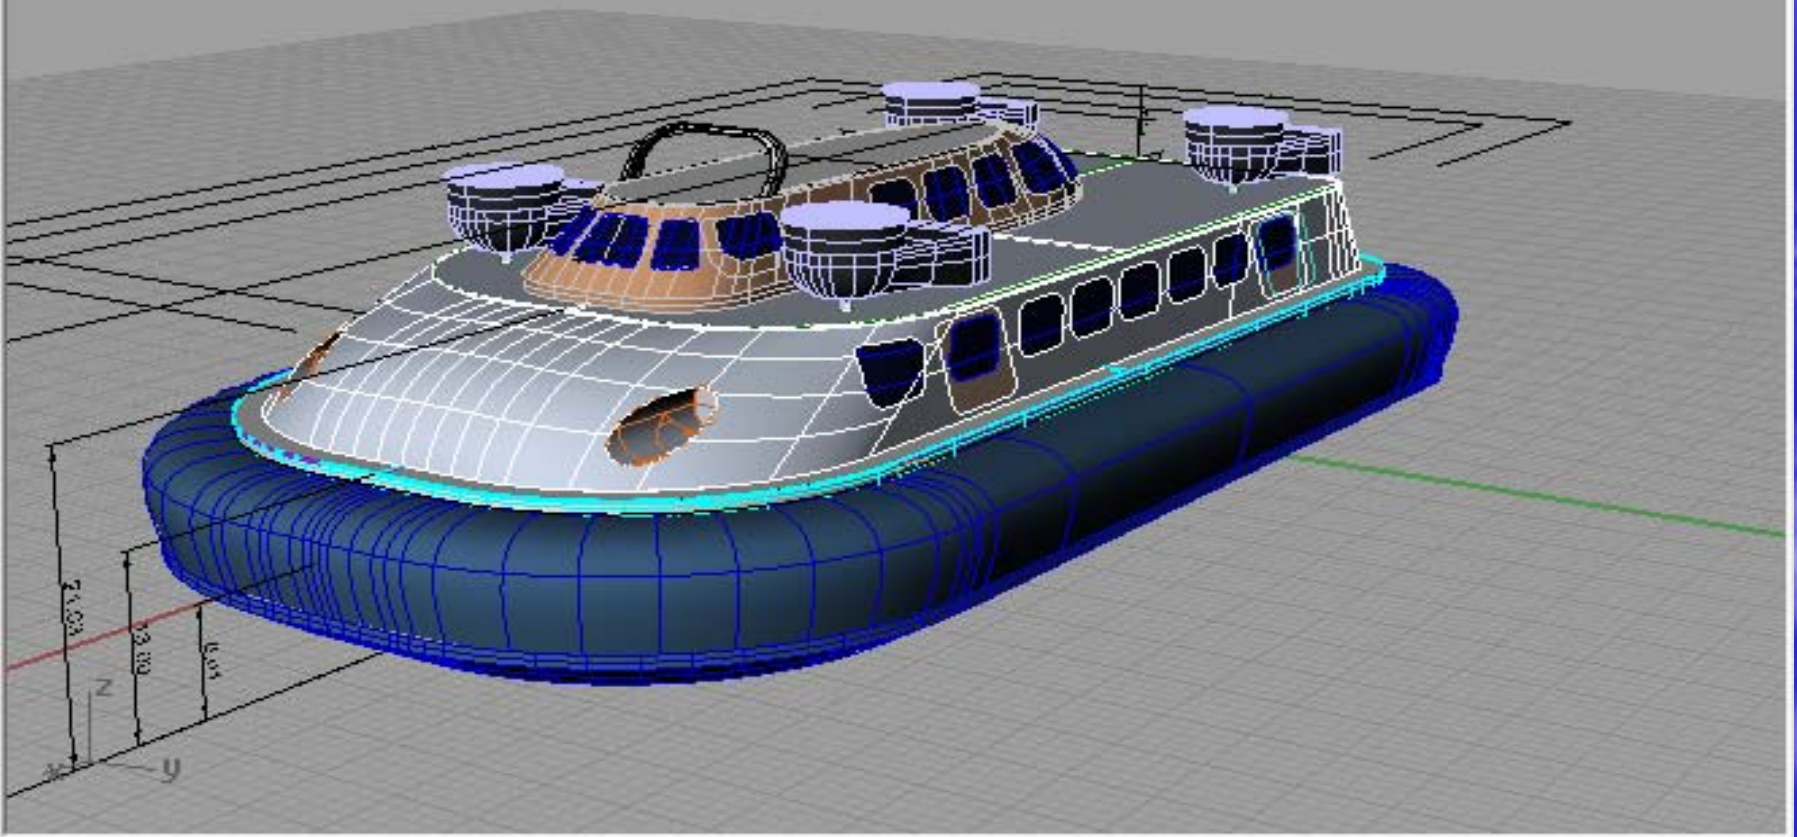

Perspective

2/8/2006

15